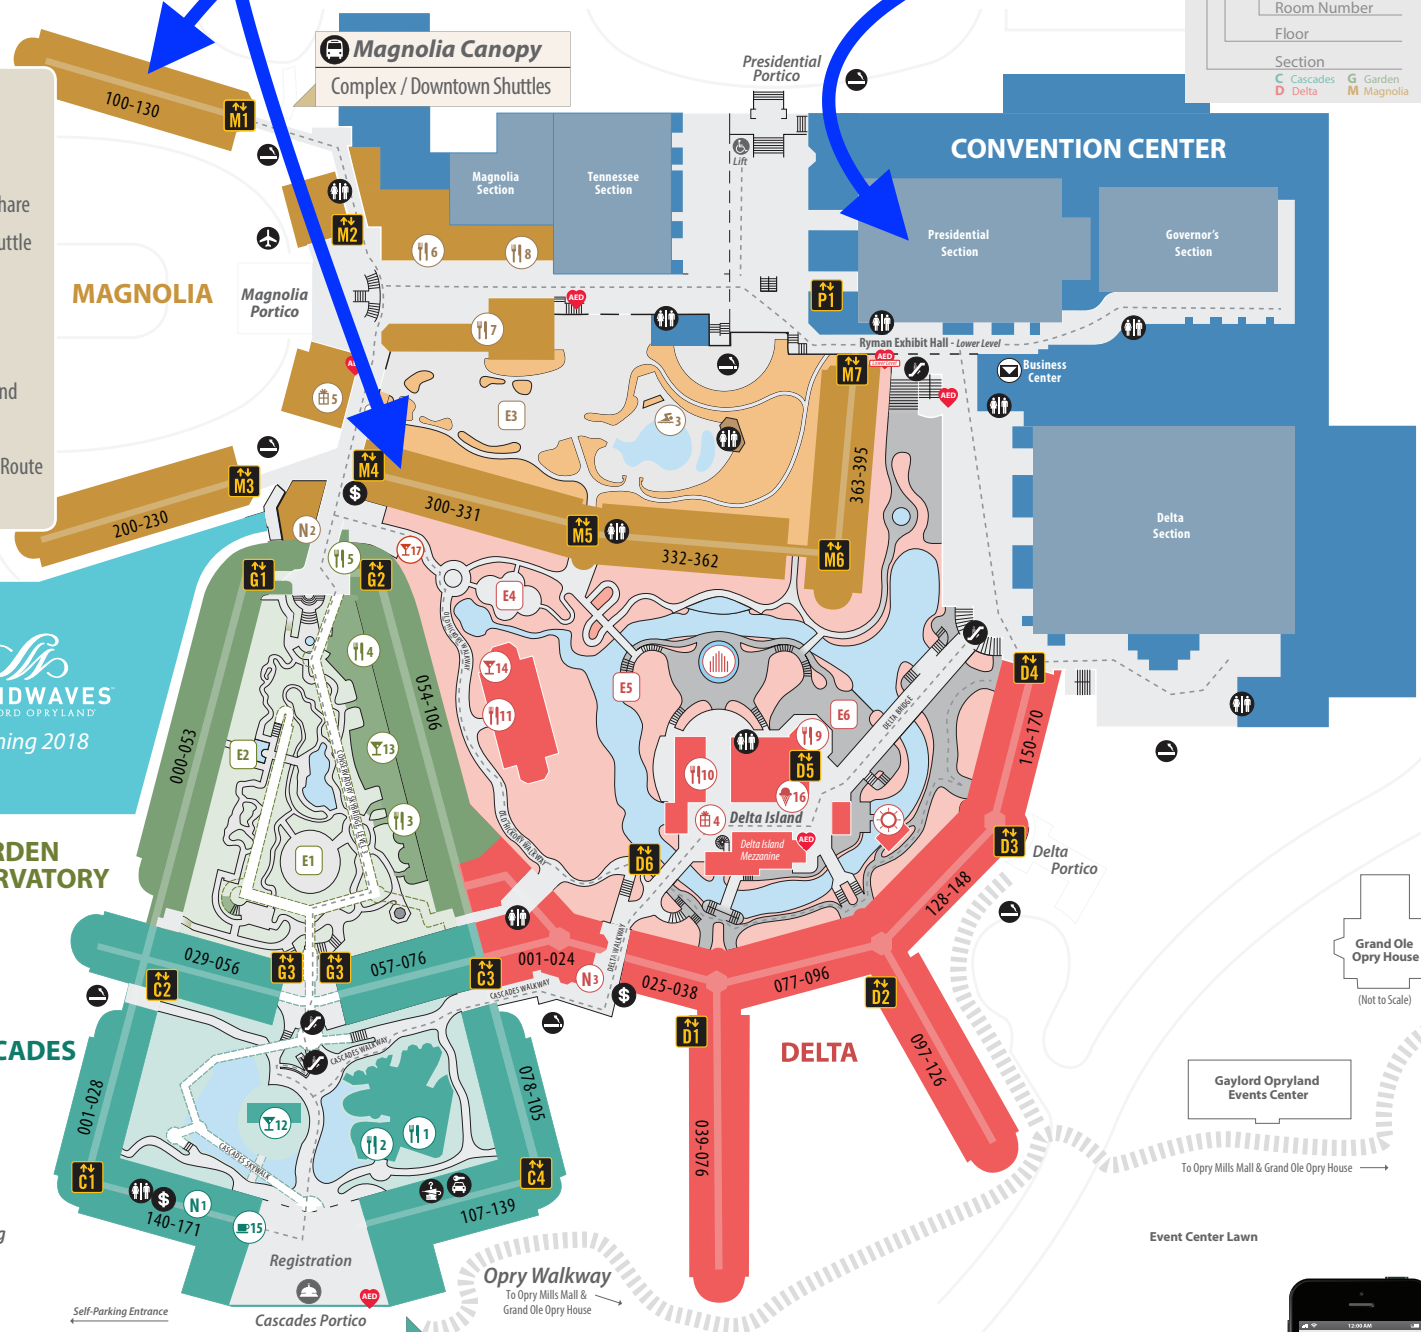

UNITE 2018 Guests will stay in Magnolia Guestrooms (Gold Color Wings)

All UNITE 2018 events will take place in the Presidential Section

- KEY**
- Concierge
 - Shuttles
 - Taxi/Rideshare
 - Airport Shuttle
 - Car Rental
 - Restrooms
 - Elevator
 - Lost & Found
 - Escalator
 - Accessible Route
 - ATM

FOOD & DRINK

- C1 Cascades American Café
- C2 Wasabi's Sushi Bar
- C3 Solario Cantina (Lower Level)
- C4 Ravello (Lower Level)
- C5 Conservatory Café
- C6 Fuse Sports Bar
- C7 Jack Daniel's
- C8 Findley's Irish Pub

- D9 Stax Burgers
- D10 Paisano's Pizzeria & Vino
- D11 Old Hickory Steakhouse
- D12 The Falls
- D13 Conservatory Wine Bar (Lower Level)
- D14 Library Lounge
- D15 Cocoa Bean Coffee House
- D16 Delta Delight Frozen Yogurt
- D17 American Craft Tavern

EVENT LOCATIONS

- E1 Crystal Gazebo
- E2 Lion's Head Fountain
- E3 Magnolia Courtyard
- E4 Delta Pavilion
- E5 Delta Landing
- E6 Water's Edge